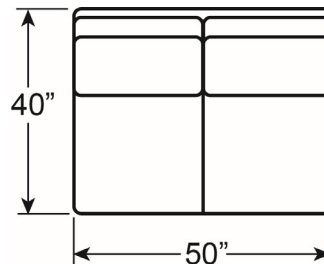

Overall: 31W 69D 34½H Arm 21½H

Seat: 17½H Inside: 25W 53D inches

Standard: (1) 20" & (1) 18" Lux Down Throw Pillows

7743-57L RIVERSHORES LEFT ARM FACING CHAISE

Overall: 31W 69D 34½H Arm 21½H

Seat: 17½H Inside: 25W 53D inches

Standard: (1) 20" & (1) 18" Lux Down Throw Pillows

OPTIONAL FEATURE:

3/8 inch NAILHEAD TRIM may be added around the base

2244-22 Gr 2

3038-51 Gr 4

5619-51 Gr 7

AS SHOWN ON PREVIOUS PAGE:

-52L Rivershores Left Arm Facing Love Seat

-51CR Rivershores Corner Chair

-53R Rivershores Right Arm Facing Sofa

AVAILABLE COMPANION PIECES:

-51A Armless Chair

-51CR Corner Chair

-52A Armless Love Seat

-52L LAF Love Seat

-53R RAF Sofa

-53L LAF Sofa

-52R RAF Love Seat

-57L LAF
Chaise Lounge

-57R RAF
Chaise Lounge