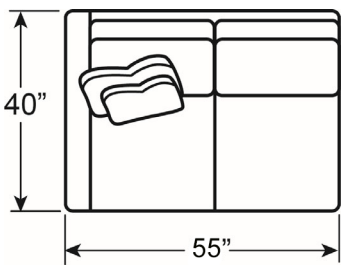

Overall: 31W 69D 34½H Arm 21½H

Seat: 17½H Inside: 25W 53D inches

Standard: (1) 20" & (1) 18" Lux Down Throw Pillows

7743-57L RIVERSHORES LEFT ARM FACING CHAISE

Overall: 31W 69D 34½H Arm 21½H

Seat: 17½H Inside: 25W 53D inches

Standard: (1) 20" & (1) 18" Lux Down Throw Pillows

OPTIONAL FEATURE:

3/8 inch NAILHEAD TRIM may be added around the base

2244-22 Gr 2

3038-51 Gr 4

5619-51 Gr 7

AS SHOWN ON PREVIOUS PAGE:

-52L Rivershores Left Arm Facing Love Seat

-51CR Rivershores Corner Chair

-53R Rivershores Right Arm Facing Sofa

AVAILABLE COMPANION PIECES:

-51A Armless Chair

-51CR Corner Chair

-52A Armless Love Seat

-52L LAF Love Seat

-53R RAF Sofa

-53L LAF Sofa

-52R RAF Love Seat

-57L LAF
Chaise Lounge

-57R RAF
Chaise Lounge