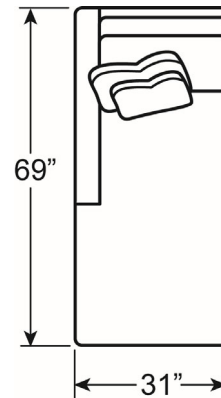

-57L LAF
Chaise Lounge