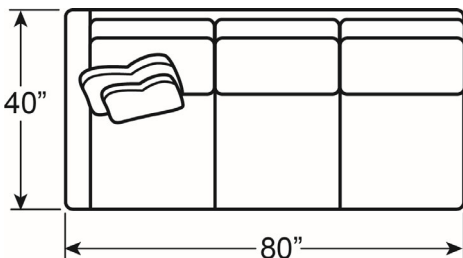

Overall: 31W 69D 34½H Arm 21½H

Seat: 17½H Inside: 25W 53D inches

Standard: (1) 20" & (1) 18" Lux Down Throw Pillows

7743-57L RIVERSHORES LEFT ARM FACING CHAISE

Overall: 31W 69D 34½H Arm 21½H

Seat: 17½H Inside: 25W 53D inches

Standard: (1) 20" & (1) 18" Lux Down Throw Pillows

OPTIONAL FEATURE:

3/8 inch NAILHEAD TRIM may be added around the base

2244-22 Gr 2

3038-51 Gr 4

5619-51 Gr 7

AS SHOWN ON PREVIOUS PAGE:

-52L Rivershores Left Arm Facing Love Seat

-51CR Rivershores Corner Chair

-53R Rivershores Right Arm Facing Sofa

AVAILABLE COMPANION PIECES:

-51A Armless Chair

-51CR Corner Chair

-52A Armless Love Seat

-52L LAF Love Seat

-53R RAF Sofa

-53L LAF Sofa

-52R RAF Love Seat

-57L LAF
Chaise Lounge

-57R RAF
Chaise Lounge