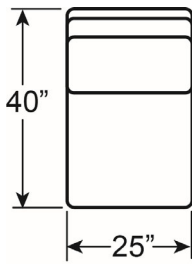

AVAILABLE COMPANION PIECES:

-51A Armless Chair