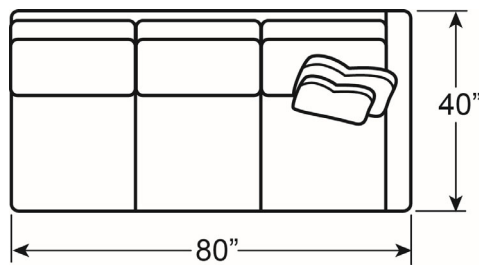

Overall: 31W 69D 34½H Arm 21½H

Seat: 17½H Inside: 25W 53D inches

Standard: (1) 20" & (1) 18" Lux Down Throw Pillows

7743-57L RIVERSHORES LEFT ARM FACING CHAISE

Overall: 31W 69D 34½H Arm 21½H

Seat: 17½H Inside: 25W 53D inches

Standard: (1) 20" & (1) 18" Lux Down Throw Pillows

OPTIONAL FEATURE:

3/8 inch NAILHEAD TRIM may be added around the base

2244-22 Gr 2

3038-51 Gr 4

5619-51 Gr 7

AS SHOWN ON PREVIOUS PAGE:

-52L Rivershores Left Arm Facing Love Seat

-51CR Rivershores Corner Chair

-53R Rivershores Right Arm Facing Sofa

AVAILABLE COMPANION PIECES:

-51A Armless Chair

-51CR Corner Chair

-52A Armless Love Seat

-52L LAF Love Seat

-53R RAF Sofa

-53L LAF Sofa

-52R RAF Love Seat

-57L LAF
Chaise Lounge

-57R RAF
Chaise Lounge