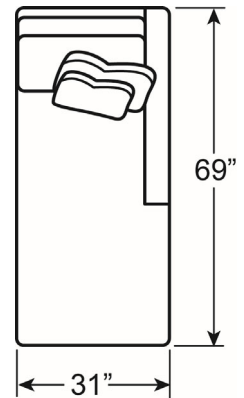

-57R RAF
Chaise Lounge