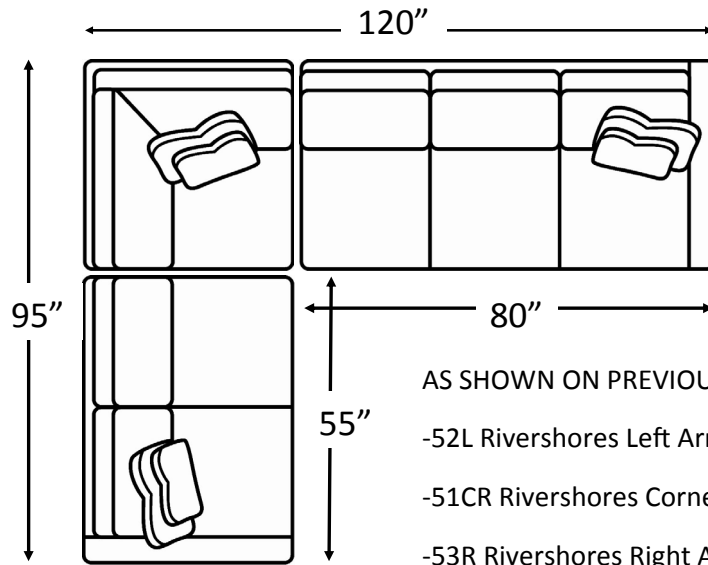

7743-53L RIVERSHORES LEFT ARM FACING SOFA

Overall: 80W 40D 34½H Arm 21½H

Seat: 17½H Inside: 73½W 23½D inches

Standard: (1) 20" & (1) 18" Lux Down Throw Pillows

7743-57R RIVERSHORES RIGHT ARM FACING CHAISE

Overall: 31W 69D 34½H Arm 21½H

Seat: 17½H Inside: 25W 53D inches

Standard: (1) 20" & (1) 18" Lux Down Throw Pillows

7743-57L RIVERSHORES LEFT ARM FACING CHAISE

Overall: 31W 69D 34½H Arm 21½H

Seat: 17½H Inside: 25W 53D inches

Standard: (1) 20" & (1) 18" Lux Down Throw Pillows

OPTIONAL FEATURE:

3/8 inch NAILHEAD TRIM may be added around the base

2244-22 Gr 2

3038-51 Gr 4

5619-51 Gr 7

AS SHOWN ON PREVIOUS PAGE:

-52L Rivershores Left Arm Facing Love Seat

-51CR Rivershores Corner Chair

-53R Rivershores Right Arm Facing Sofa

AVAILABLE COMPANION PIECES:

-51A Armless Chair

-51CR Corner Chair

-52A Armless Love Seat

-52L LAF Love Seat

-53R RAF Sofa