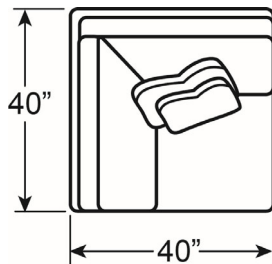

-51CR Corner Chair