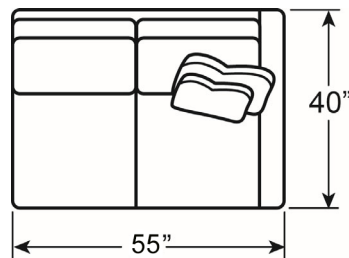

Overall: 31W 69D 34½H Arm 21½H

Seat: 17½H Inside: 25W 53D inches

Standard: (1) 20" & (1) 18" Lux Down Throw Pillows

7743-57L RIVERSHORES LEFT ARM FACING CHAISE

Overall: 31W 69D 34½H Arm 21½H

Seat: 17½H Inside: 25W 53D inches

Standard: (1) 20" & (1) 18" Lux Down Throw Pillows

OPTIONAL FEATURE:

3/8 inch NAILHEAD TRIM may be added around the base

2244-22 Gr 2

3038-51 Gr 4

5619-51 Gr 7

AS SHOWN ON PREVIOUS PAGE:

-52L Rivershores Left Arm Facing Love Seat

-51CR Rivershores Corner Chair

-53R Rivershores Right Arm Facing Sofa

AVAILABLE COMPANION PIECES:

-51A Armless Chair

-51CR Corner Chair

-52A Armless Love Seat

-52L LAF Love Seat

-53R RAF Sofa

-53L LAF Sofa

-52R RAF Love Seat

-57L LAF
Chaise Lounge

-57R RAF
Chaise Lounge